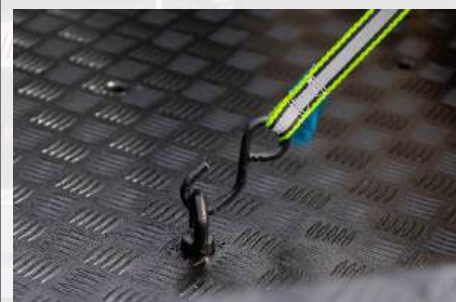

## TIE-DOWN EYELET

TRA-M-TDE

- M12 Threaded Eyelet Bolts into Next Gen M-Spec Tray Deck
- Powder Coated Black

\$20

**M-SPEC HEADBOARD SPARE  
WHEEL CLAMP KIT**

TRA-U-HBSW

- Compatible with M-Spec & Premium Trays
- Boss Mounting Plate
- 20mm Steel Shaft
- Padlock Compatible
- CNC Machined Alloy Clamping Plate (Rim Specific)