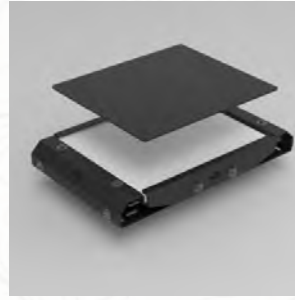

## STARLINK GEN 3 & 4 MOUNT

MOD-M-UNI-STARG3-

The Boss Aluminium Starlink Mount is the ultimate solution for securely mounting your Starlink Gen 3 or Gen 4 dish—whether you're setting up at home, working remote, or travelling off-grid.

## STARLINK MINI PROTECTIVE COVER

MOD-M-UNI-STARMP

Protect your Starlink Mini with this custom-fit protective cover, designed to shield your starlink from the elements and ensure long-lasting performance.