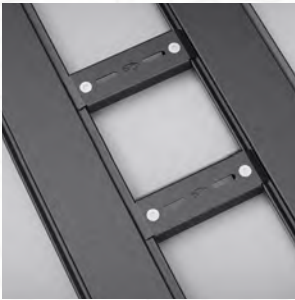

ADAPTOR BRACKET TO SUIT ARB RACK

MOD-M-ARB-BRMA

The Boss Aluminium Base Rack Adaptor Brackets are the ultimate accessory for anyone looking to mount their Awning, Maxtrax and Boss Products to the ARB Base Rack setup with secure, convenient mounting.