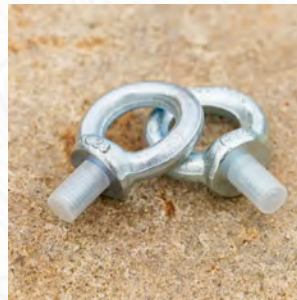

## SHORTENED TRAY SIDES

TRA-G2-UNI-TS

Shortened tray sides made to suit all Boss canopy sizes. Can be a replacement for original full length tray sides.

Uncsure on what sides? Ask a sales team member

## TRAY TIE-DOWN EYE BOLT

TRA-G2-UNI-EBK

M12 Eye bolts that fit directly into the pre-fitted nutserts in a boss tray. Perfect for fixing down accessories or loads.